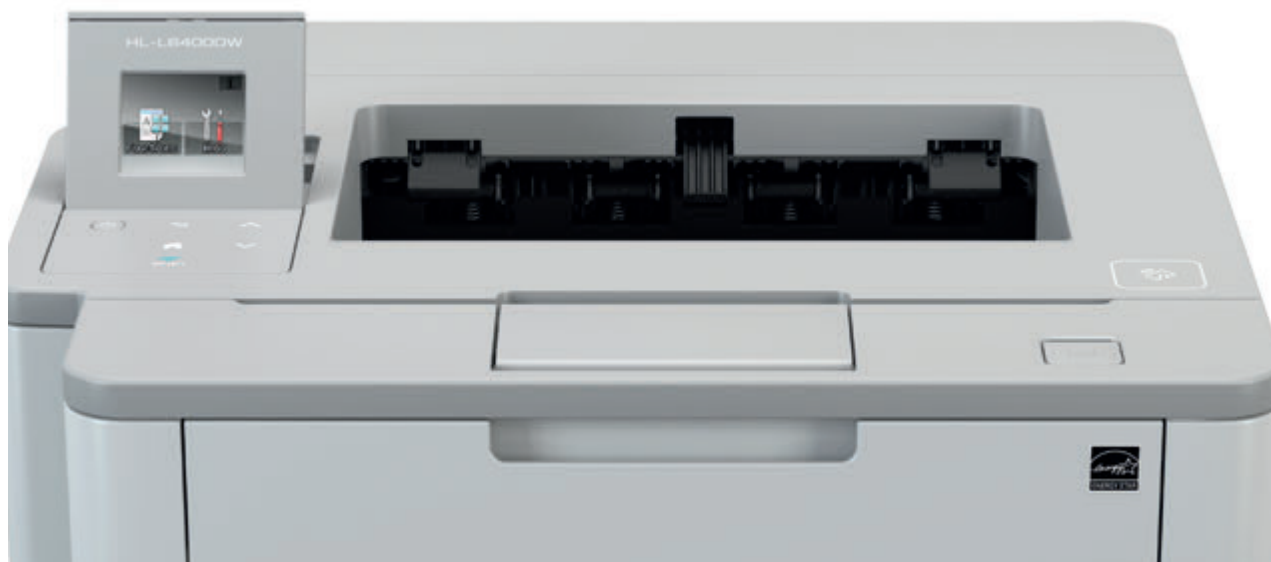

Paper Input / Output Sensors

Input	Onscreen & optional email alerts notifying you when any of the paper input trays are nearly empty or empty
Output	Onscreen & optional email alerts notifying you when any of the paper output trays are full
NFC Reader	
Integrated NFC Reader	Supports both NFC cards (for secure authentication with pull print solutions like PaperCut) and Android NFC devices for mobile print

Mobile/Web Based Printing

Brother iPrint&Scan (Android)	Print and check the machine status from an Android device
Brother iPrint&Scan (iPad / iPhone / iPod)	Print and check the machine status from an iPad / iPhone / iPod Touch
Brother iPrint&Scan (Windows® Phone)	Print directly from a smart phone running the Windows® Phone Operating System
Brother Print&Scan (Windows® 8 & RT)	Print directly from a Windows® 8 or Windows RT Tablet
Google Cloud Print 2.0⁶	Print most common file types from any Google Cloud Print enabled application
AirPrint	Print most common file types from any AirPrint enabled application
Mopria	Print most common file types from Mopria supported Android devices
Android Print Service Plugin	Print from Android devices without a dedicated App
Box⁶	Print from Box without using a PC
Dropbox⁶	Print from Dropbox without using a PC
Google Drive™⁶	Print from Google Drive™ without using a PC
OneDrive⁶	Print from Microsoft® OneDrive without using a PC